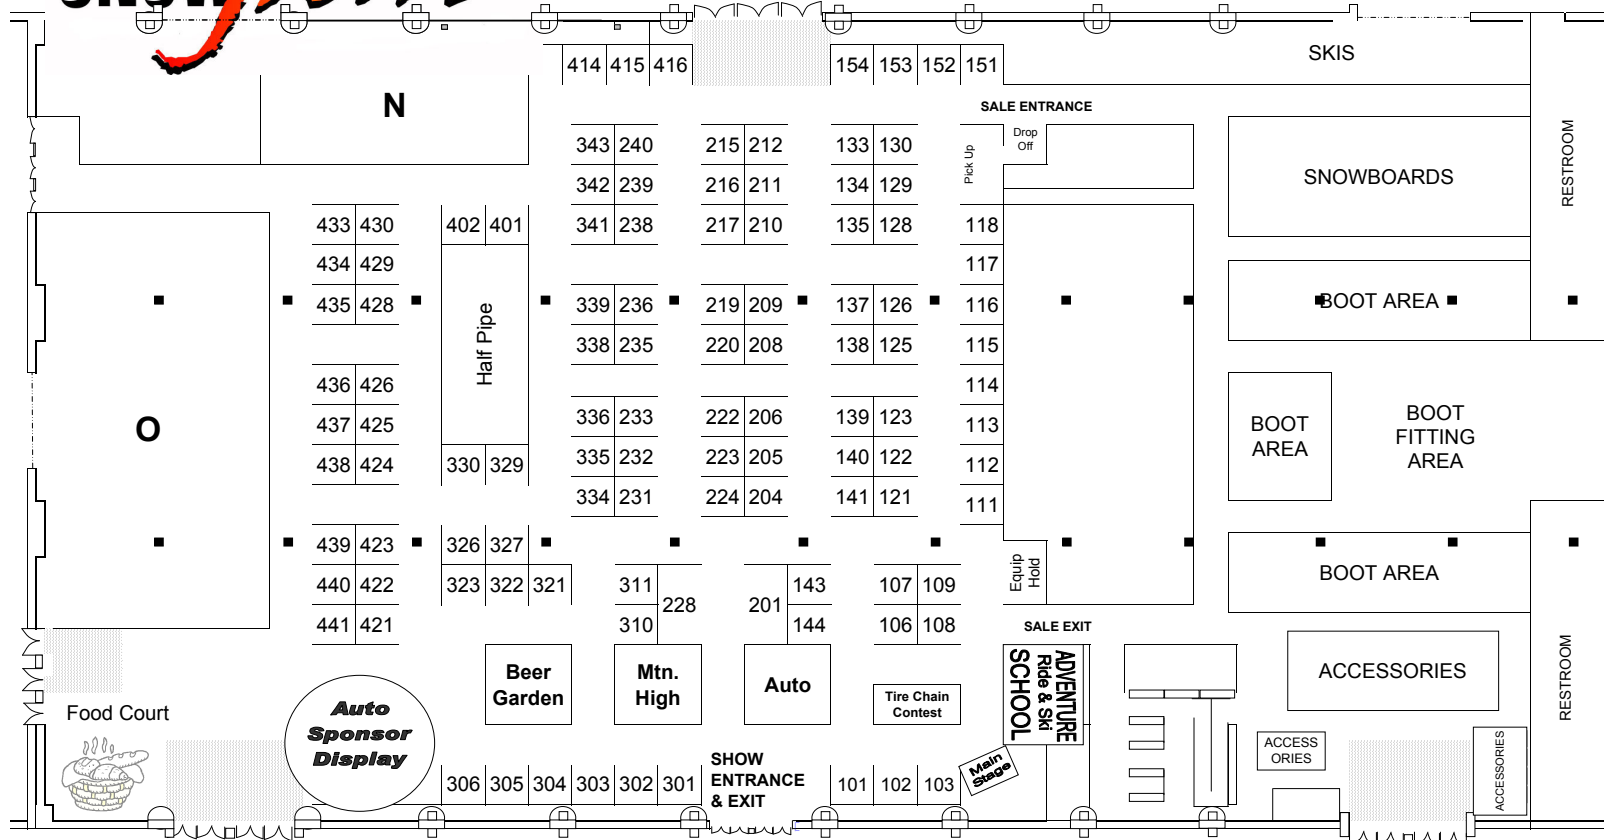

OFFICIAL '10 FLOOR PLAN

Who Exhibitors: Retailers * Manufacturers * Resorts * Lodging * Associations * Airlines * Winter Activity Publications * Clubs * Tour Operators * Sponsors

What - THE SAN DIEGO SKI & SNOWBOARD SHOW
Get close and personal with 35,000 of your BEST CUSTOMERS.

Booth Prices: Standard 10' x 10': \$1,100.00 Corner 10' x 10': \$1,300.00

When Show Dates: Friday - Sunday
Nov 12 - 14, 2010
Show Hours: Friday 4:pm to 10:pm
Sat & Sun 10:am to 6:pm
Set Up - Take Down SetUp - Thu Noon- 6:pm & Fri 8:am - 2:pm
Take Down - Sun 6:pm-10:pm